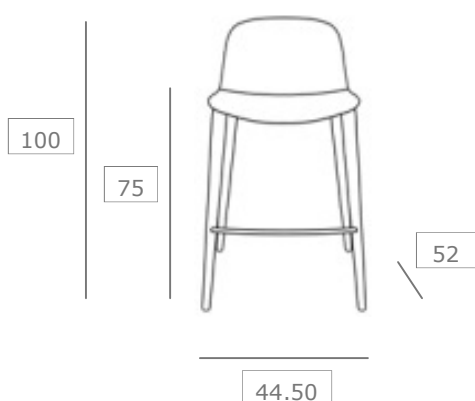

CHAIR

PACKING

Weight	18 kg
Pcs/carton	2
Carton size	70 cm x 54 cm x 99 cm

FABRIC CONSUM

C.O.M Full	0,65 mt x 1,40 mt
C.O.L Full	1,2 sqm

CHAIR WITH ARMREST

PACKING

Weight	11 kg
Pcs/carton	1
Carton size	57 cm x 61 cm x 77 cm

FABRIC CONSUM

C.O.M Full	0,65 mt x 1,40 mt
C.O.L Full	1,2 sqm

JOBS

DIMENSIONS in cm

COUNTER STOOL

PACKING

Weight	9,7 kg
Pcs/carton	1
Carton size	52 cm x 52 cm x 91 cm

FABRIC CONSUM

C.O.M Full	0,60 mt x 1,40 mt
C.O.L Full	1 sqm

BARSTOOL

PACKING

Weight	10 kg
Pcs/carton	1
Carton size	52 cm x 52 cm x 102 cm

FABRIC CONSUM

C.O.M Full	0,60 mt x 1,40 mt
C.O.L Full	1 sqm

OFFICE CHAIR

PACKING

Weight	10 kg
Pcs/carton	1
Carton size	69 cm x 69 cm x 79 cm

FABRIC CONSUM

C.O.M Full	1,85 mt x 1,40 mt
C.O.L Full	1,5 sqm

LOUNGE CHAIR

PACKING

Weight	16 kg
Pcs/carton	2
Carton size	70 cm x 54 cm x 99 cm

FABRIC CONSUM