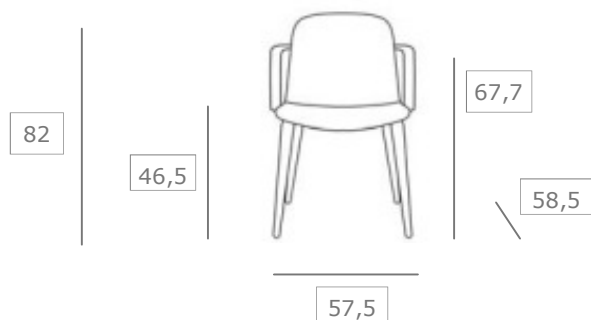

VERSIONS

BACCO CHAIR Wood
BACCO CHAIR
BACCO with ARMREST
BACCO COUNTER STOOL
BACCO BARSTOOL
BACCO OFFICE CHAIR

CERTIFICATION

Foam meets Technical Bulletin California 117 test. Other foams on request.

DIMENSIONS in cm

CHAIR

PACKING

Weight	18 kg
Pcs/carton	2
Carton size	70 cm x 54 cm x 99 cm

FABRIC CONSUM

C.O.M Full	0,65 mt x 1,40 mt
C.O.L Full	1,2 sqm

CHAIR WITH ARMREST

PACKING

Weight	11 kg
Pcs/carton	1
Carton size	57 cm x 61 cm x 77 cm

FABRIC CONSUM

C.O.M Full	0,65 mt x 1,40 mt
C.O.L Full	1,2 sqm

JOBS

DIMENSIONS in cm

COUNTER STOOL

PACKING

Weight	9,7 kg
Pcs/carton	1
Carton size	52 cm x 52 cm x 91 cm

FABRIC CONSUM

C.O.M Full	0,60 mt x 1,40 mt
C.O.L Full	1 sqm

BARSTOOL

PACKING

Weight	10 kg
Pcs/carton	1
Carton size	52 cm x 52 cm x 102 cm

FABRIC CONSUM

C.O.M Full	0,60 mt x 1,40 mt
C.O.L Full	1 sqm

OFFICE CHAIR

PACKING