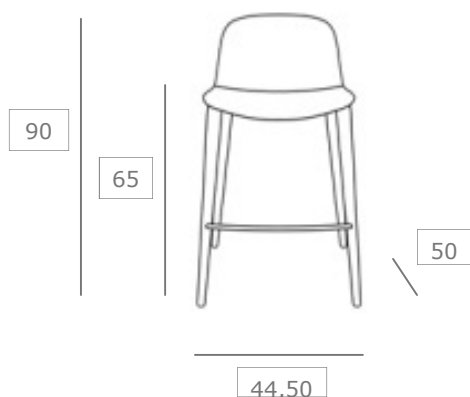

VERSIONS

BACCO CHAIR Wood
BACCO CHAIR
BACCO with ARMREST
BACCO COUNTER STOOL
BACCO BARSTOOL
BACCO OFFICE CHAIR

CERTIFICATION

Foam meets Technical Bulletin California 117 test. Other foams on request.

DIMENSIONS in cm

CHAIR

PACKING

Weight	18 kg
Pcs/carton	2
Carton size	70 cm x 54 cm x 99 cm

FABRIC CONSUM

C.O.M Full	0,65 mt x 1,40 mt
C.O.L Full	1,2 sqm

CHAIR WITH ARMREST

PACKING

Weight	11 kg
Pcs/carton	1
Carton size	57 cm x 61 cm x 77 cm

FABRIC CONSUM

C.O.M Full	0,65 mt x 1,40 mt
C.O.L Full	1,2 sqm

JOBS

DIMENSIONS in cm

COUNTER STOOL

PACKING

Weight	9,7 kg
Pcs/carton	1
Carton size	52 cm x 52 cm x 91 cm

FABRIC CONSUM

C.O.M Full	0,60 mt x 1,40 mt
C.O.L Full	1 sqm

BARSTOOL

PACKING

Weight	10 kg
Pcs/carton	1
Carton size	52 cm x 52 cm x 102 cm

FABRIC CONSUM

C.O.M Full	0,60 mt x 1,40 mt
C.O.L Full	1 sqm

OFFICE CHAIR

PACKING