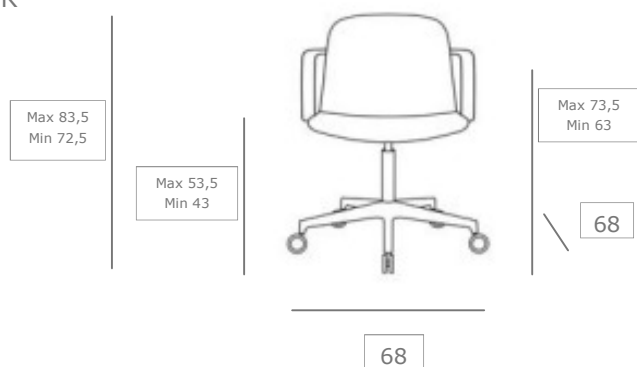

FABRIC CONSUM

C.O.M Full	0,65 mt x 1,40 mt
C.O.L Full	1,2 sqm

JOBS

DIMENSIONS in cm

COUNTER STOOL

PACKING

Weight	9,7 kg
Pcs/carton	1
Carton size	52 cm x 52 cm x 91 cm

FABRIC CONSUM

C.O.M Full	0,60 mt x 1,40 mt
C.O.L Full	1 sqm

BARSTOOL

PACKING

Weight	10 kg
Pcs/carton	1
Carton size	52 cm x 52 cm x 102 cm

FABRIC CONSUM

C.O.M Full	0,60 mt x 1,40 mt
C.O.L Full	1 sqm

OFFICE CHAIR

PACKING

Weight	10 kg
Pcs/carton	1
Carton size	69 cm x 69 cm x 79 cm

FABRIC CONSUM

C.O.M Full	1,85 mt x 1,40 mt
C.O.L Full	1,5 sqm

LOUNGE CHAIR

PACKING

Weight	16 kg
Pcs/carton	2
Carton size	70 cm x 54 cm x 99 cm

FABRIC CONSUM